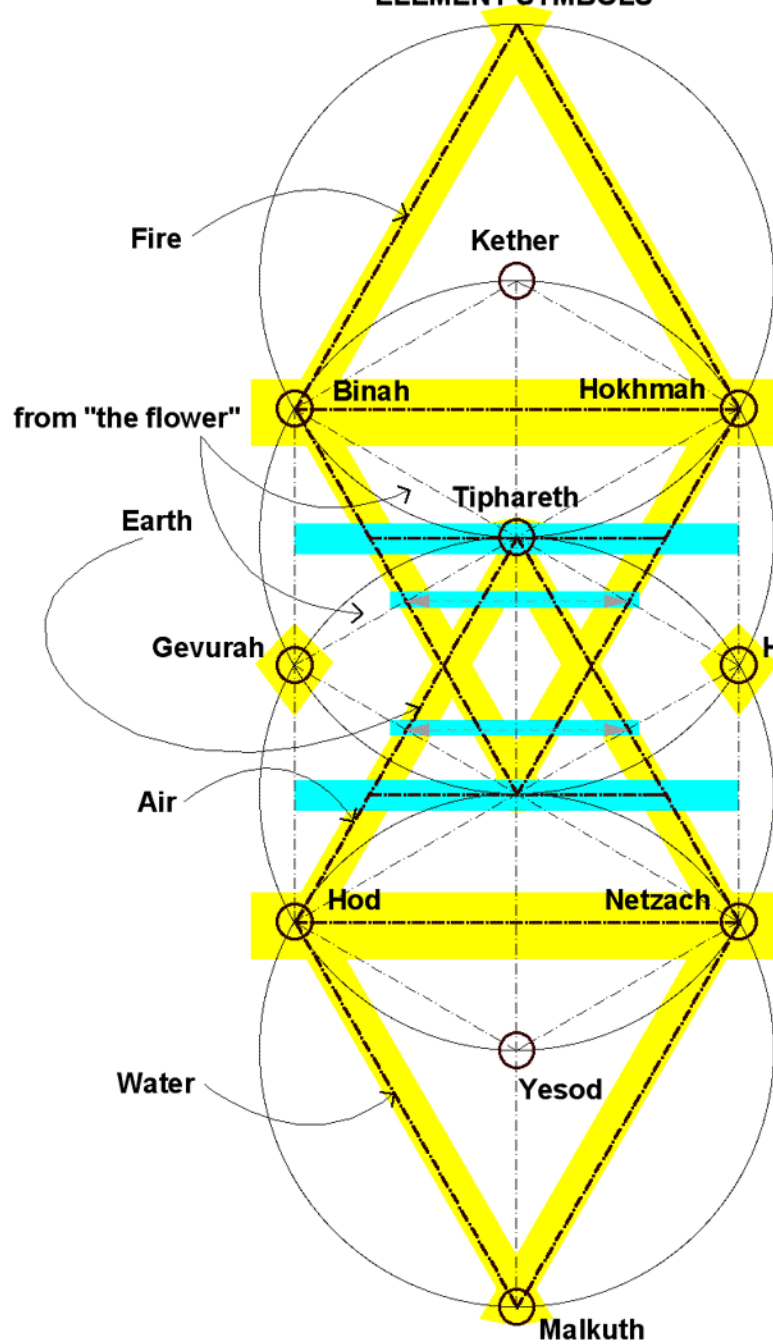

ELEMENT SYMBOLS

INTERSECTIONS

Diagrammatically, Gevurah & Hesod are graphically outside the elements.
 And: Kether, as centroid of fire; Yesod, as centroid of water.
 Hmm, Gevurah & Hesod are at the vertical midspan of the pillars.