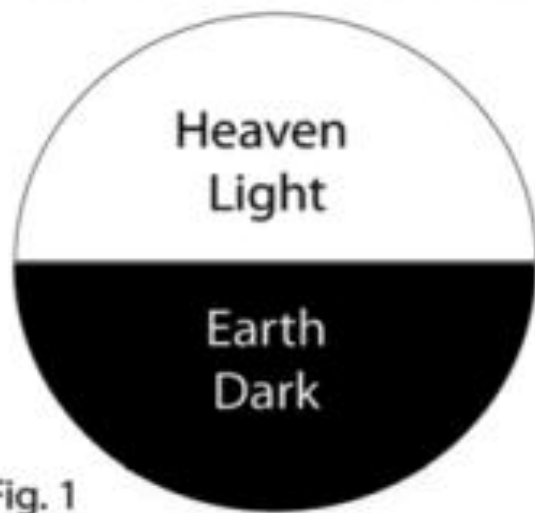

Ace of Cups

Ace of Swords

Ace of Pentacles

Ace of Wands

The Aces of the Four Suits
Cups, Swords, Pentacles, and Wands

The Colors of the Tarot

Color		Positive Meaning	Negative Meaning
VIOLET		Impersonal, wisdom	Sacrifice, death
WHITE		Purity, ecstasy, immortality	Mortal chill, egotism
AZURE (Light blue)		Receptivity to the celestial powers	Dependence upon the father, immobility
DEEP BLUE		Receptivity to earthly powers	Despotism, tyranny
LIGHT YELLOW		Clairvoyance, awareness, active intelligence	Aridity, cruelty, dry mind without emotion
DEEP YELLOW		Awareness, receptive intelligence	Madness, destruction
FLESH		Humanity, life, carnal pleasure	Materialism, carnal repression
RED		Animal realm, activity	Criminal violence
LIGHT GREEN		Nature connected to the celestial powers, the plant realm	Dependence upon the mother, envy
DEEP GREEN		Nurturing Nature connected to the terrestrial powers	Engulfment, absorption
BLACK		Creative magma, work in the depths	Chaos, regression, death impulse

WHITE		Purity
Azure		Spiritual receptivity
Deep Blue		Intuitive, terrestrial receptivity
YELLOW		Intelligence
Flesh		Human realm, conscious life
VIOLET		Horizon line of union and border between action/ reception and Heaven/Earth
Orange		Vital domain of pure receptivity
RED		Activity
Light Green		Celestial nature
Deep Green		Terrestrial nature
BLACK		That which is buried, hidden, and unconscious

- Earth/active: light green and dark green
- Earth/receptive: yellow and orange
- Heaven/active: sky blue and dark blue
- Heaven/receptive: red and flesh
- Center: violet
- Zenith: white
- Nadir: black.

Fig. 1

Fig. 2

Fig. 3

- Earth/active: light green and dark green
- Earth/receptive: yellow and orange
- Heaven/active: sky blue and dark blue
- Heaven/receptive: red and flesh
- Center: violet
- Zenith: white
- Nadir: black.