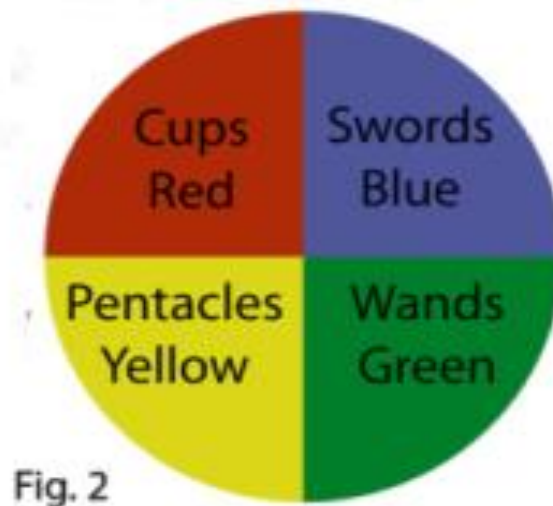

Ace of Cups

Ace of Swords

Ace of Pentacles

Ace of Wands

The Aces of the Four Suits
Cups, Swords, Pentacles, and Wands

The Colors of the Tarot

Color		Positive Meaning	Negative Meaning
VIOLET		Impersonal, wisdom	Sacrifice, death
WHITE		Purity, ecstasy, immortality	Mortal chill, egotism
AZURE (Light blue)		Receptivity to the celestial powers	Dependence upon the father, immobility
DEEP BLUE		Receptivity to earthly powers	Despotism, tyranny
LIGHT YELLOW		Clairvoyance, awareness, active intelligence	Aridity, cruelty, dry mind without emotion
DEEP YELLOW		Awareness, receptive intelligence	Madness, destruction
FLESH		Humanity, life, carnal pleasure	Materialism, carnal repression
RED		Animal realm, activity	Criminal violence
LIGHT GREEN		Nature connected to the celestial powers, the plant realm	Dependence upon the mother, envy
DEEP GREEN		Nurturing Nature connected to the terrestrial powers	Engulfment, absorption
BLACK		Creative magma, work in the depths	Chaos, regression, death impulse

WHITE		Purity
Azure		Spiritual receptivity
Deep Blue		Intuitive, terrestrial receptivity
YELLOW		Intelligence
Flesh		Human realm, conscious life
VIOLET		Horizon line of union and border between action/ reception and Heaven/Earth
Orange		Vital domain of pure receptivity
RED		Activity
Light Green		Celestial nature
Deep Green		Terrestrial nature
BLACK		That which is buried, hidden, and unconscious

- Earth/active: light green and dark green
- Earth/receptive: yellow and orange
- Heaven/active: sky blue and dark blue
- Heaven/receptive: red and flesh
- Center: violet
- Zenith: white
- Nadir: black.

Fig. 1

Fig. 2

Fig. 3

- Earth/active: light green and dark green
- Earth/receptive: yellow and orange
- Heaven/active: sky blue and dark blue
- Heaven/receptive: red and flesh
- Center: violet
- Zenith: white
- Nadir: black.